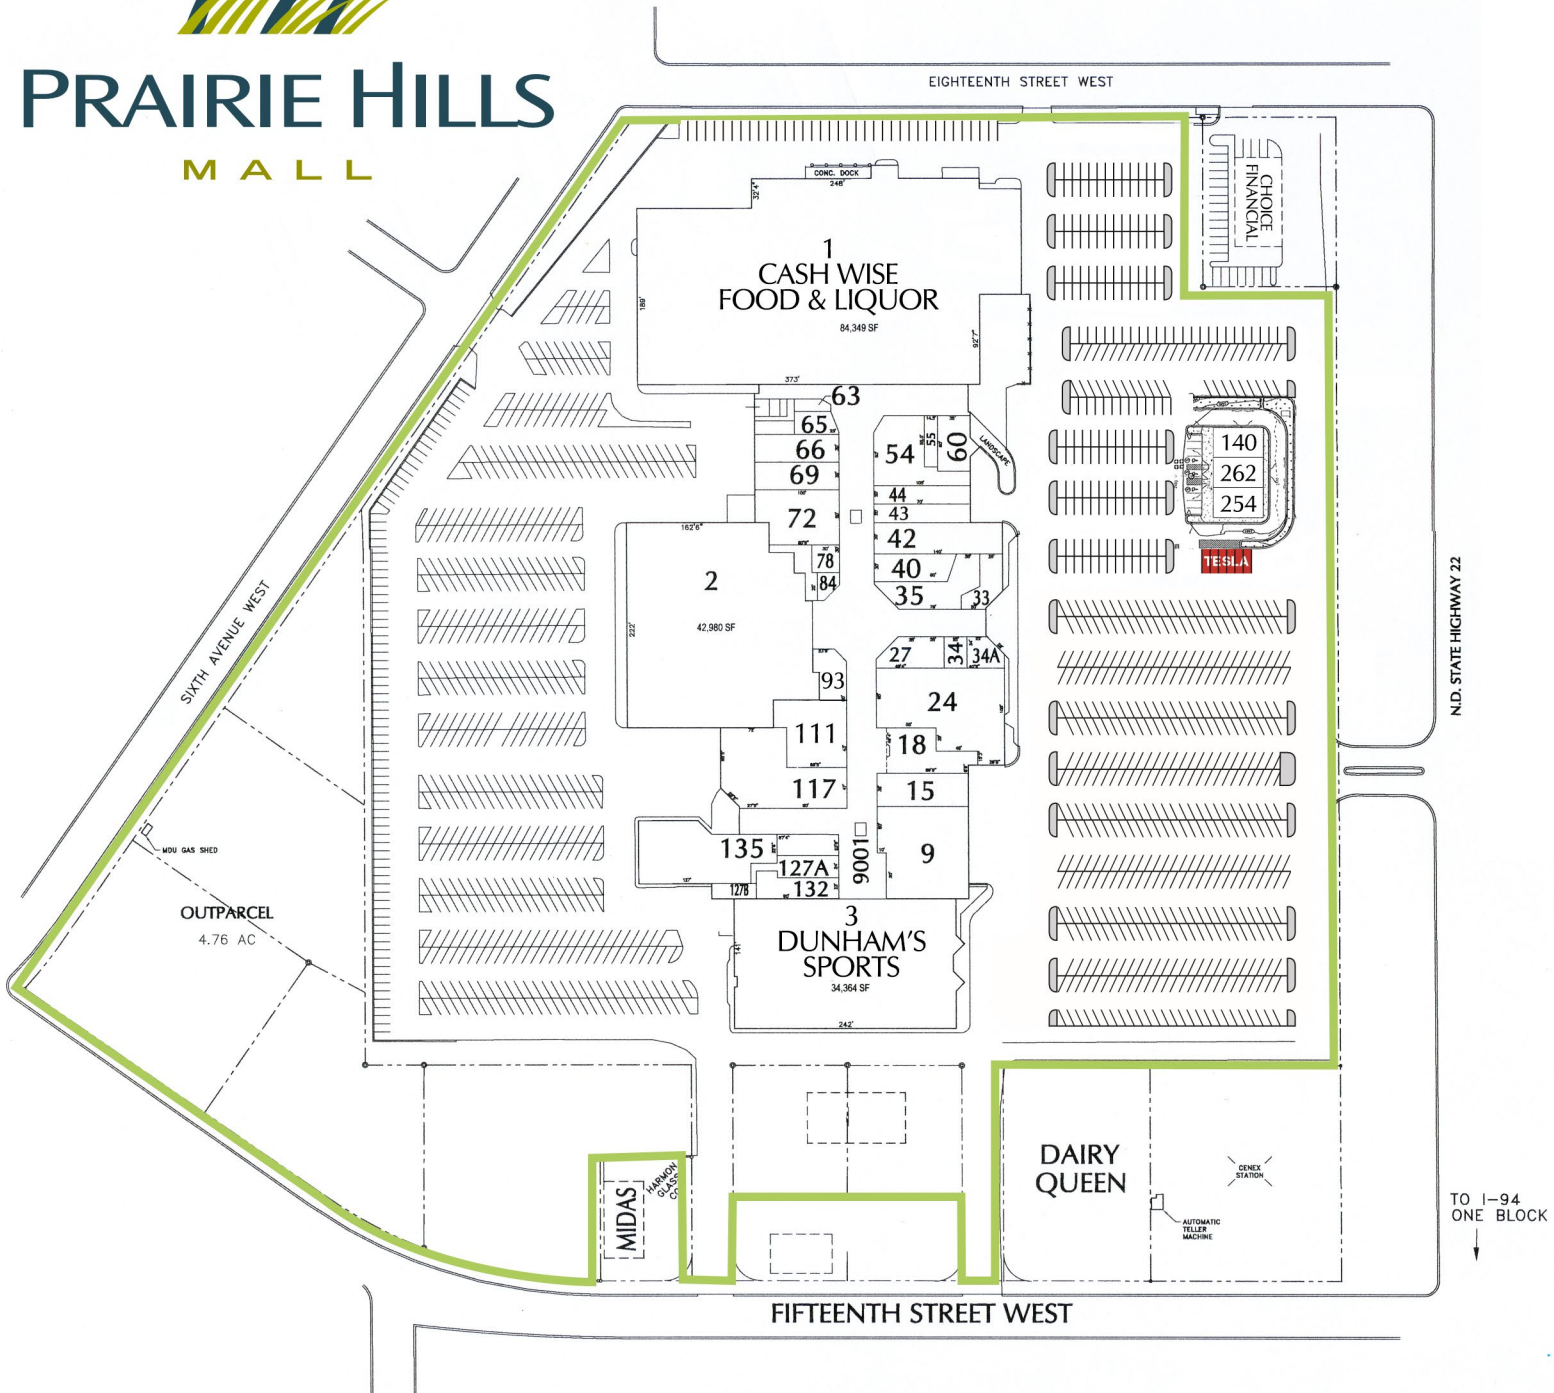

# PRAIRIE HILLS MALL

N.D. STATE HIGHWAY 22

TO I-94  
ONE BLOCK

1	Cash Wise Food and Liquor	84,349	42	Bath & Body Works	4,230	93	Claire's Boutique	1,441
2	AVAILABLE	42,980	43	GNC	2,070	111	Starboard	5,287
3	Dunham's	34,364	44	Top Q Nails	2,070	117	AVAILABLE	9,251
9	Boot Barn	9,552	54	Backyard Play Café	5,396	127A	New Choices Clothing	1,650
15	Glik's	3,600	55	Image of Elegance	804	127B	Garage	1,004
18	Daily Thread	3,711	60	Papa Murphy's	2,100	132	AVAILABLE	2,422
24	AVAILABLE	11,848	63	Gorgeous Lashes by Priscilla	893	135	Griffon Theaters	8,941
27	Riddle's Jewelry	2,238	65	AVAILABLE	2,062	140	City Brew Coffee	2,000
33	Mall Main Office	1,763	66	Creative Cards & Gifts	3,000	254	Qdoba	2,400
34	CQ Engraving and Gifts	850	69	Tradehome Shoe Store	3,000	262	Jimmy John's	2,000
34A	(popCarol's Beauty Supply	,134	72	Maurice's Inc.	5,458	9002	Pretzelmaker	170
35	AVAILABLE	4,225	78	The Salon	1,140			
40	Balanced Energy Healing	2,600	84	AVAILABLE	637			